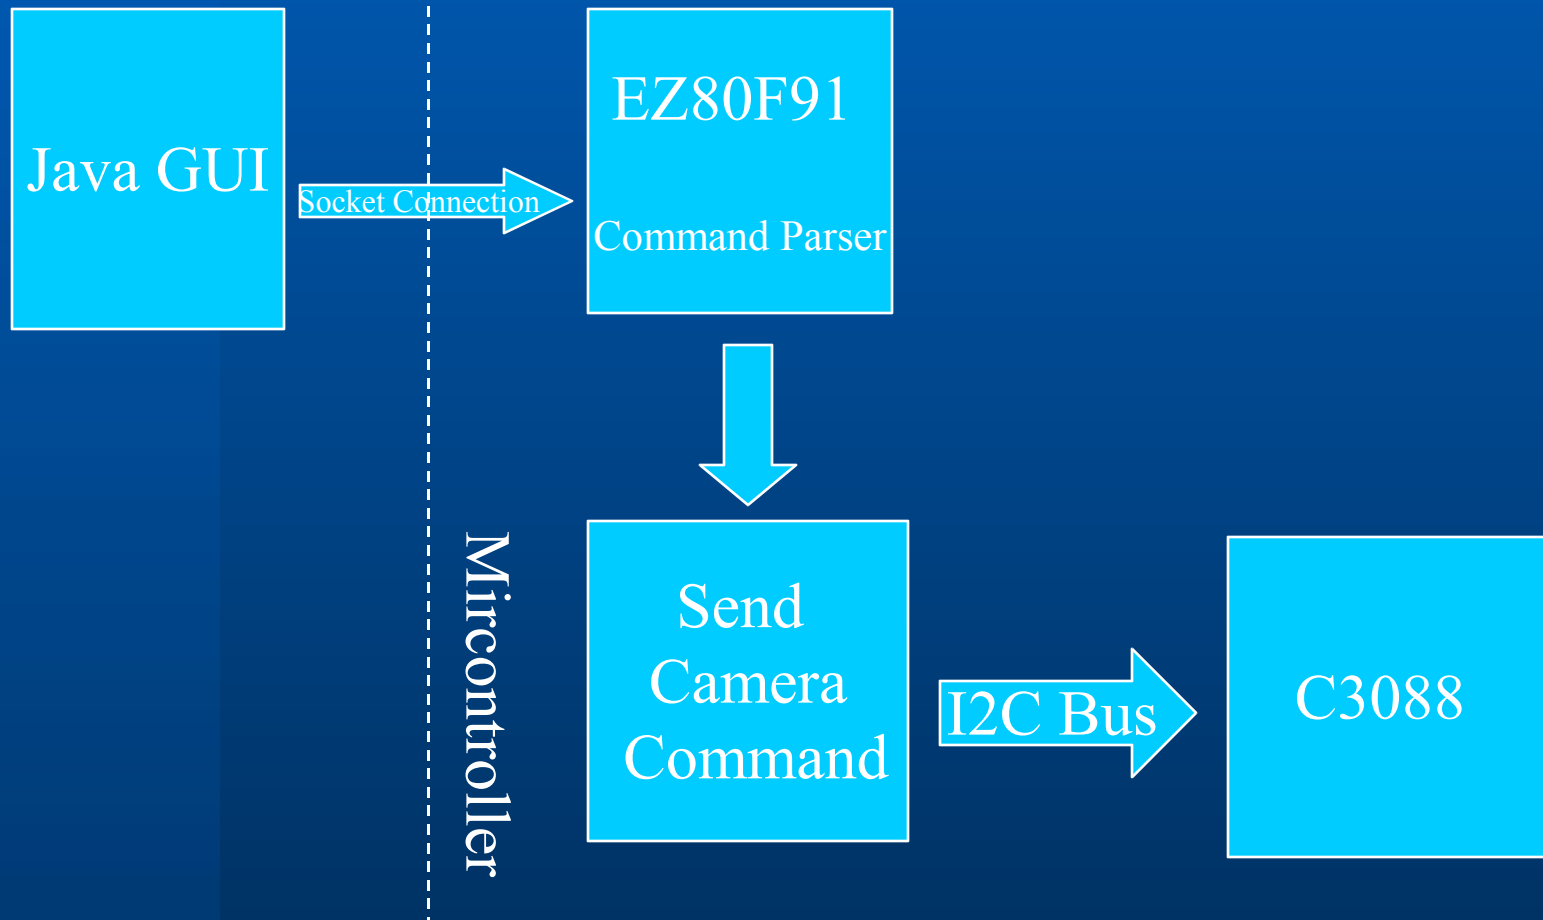

Zilog Ethernet Camera

Matthew Condit

CS 339

5/5/2005

Overview

- **C3088 controllable from a Java GUI**
- **Displays grayscale images with a resolution of 176x144**
- **Sharpness, saturation, contrast, and brightness controllable from PC.**
- **Can mirror image**
- **Many other camera features supported in firmware, but not implemented in the GUI.**

Hardware

Software

Java GUI

C3088 CMOS Camera Module

Hardware Pictures

More hardware pictures